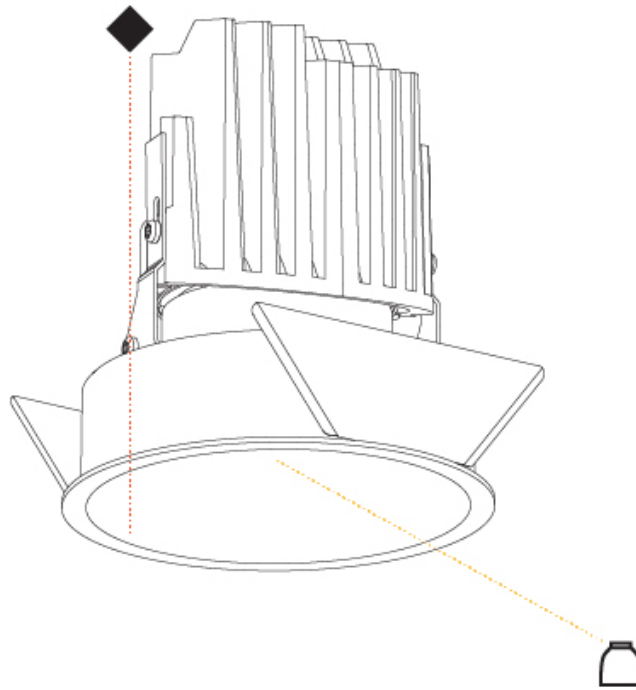

BIONIQ ROUND DEEP RECESSED

A35281-

PROJECT	_____
TYPE	_____
SPECIFIER	_____
QUANTITY	_____
DATE	_____