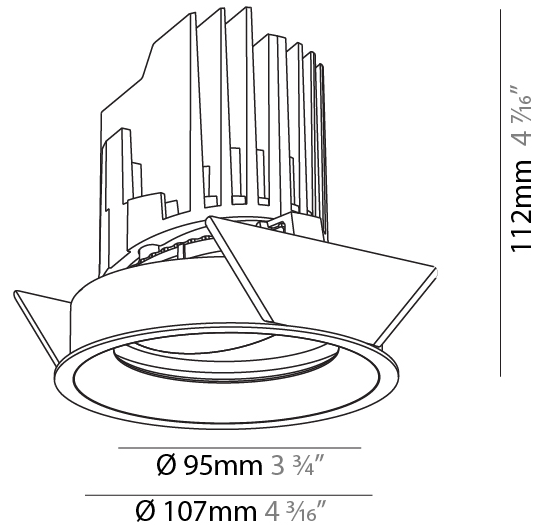

PHYSICAL

Shape: Round
Diameter (mm): 107
Diameter (in): 4 3/16
Height (mm): 112
Height (in): 4 7/16
Ceiling Thickness (mm): 10 / 12.5 / 15
Ceiling Thickness (in): 3/8 or 1/2 or 9/16
Min. Recessing Depth (mm): 130
Min. Recessing Depth (in): 5 1/8
Light Distribution: Adjustable / Downlight
Weight (kg): 0.46
Weight (lbs): 1.01
Fixture Finish: SSR / BKV / CWI / CRY / HAB / UFT / ITA / RUA / FTG / MYG / LOD / PUS / FRO / FUP / KIA / POP / BLS / SPG / MEY / GOH / GUM / CHC / COM / ABZ / JAG / OBR / MOS / ROR
Fixture Material: Aluminum Die Cast
Cut-out Measurements: 98mm / 3 7/8"

ELECTRICAL

Lamp Type: LED (Zhaga Standard)
Input Wattage (W): 16.5
Total Output Wattage (W): 14
Dimming: Tri-Mode (Non-Dimming and Phase Dimming (120Vac only) and 0-10V Dimming)
Driver Included: No
Driver Location: Recessed Housing
Driver Type: Constant Current - Universal
Driver Class: Class 2
Housing: See components
Input Voltage (V): 120 - 277
Constant Current (MA): 500

LED

Number of LEDs: 1
Color Temperature (°K): 2700 / 3000 / 3500 / 4000
Max. Delivered Lumen (lm): 930 / 960 / 1009 / 1030
Nominal Lumen (lm): 1386 / 1438 / 1511 / 1542
CRI: >90 CRI
Lamp Life (hrs): 50000

OPTICAL

Reflector: 20 / 40 / 60
Adjustability: Rotational 355°; Tilt 30°

RATINGS AND CERTIFICATIONS

Certified By: Certified for North American Standards
IP rating: IP20