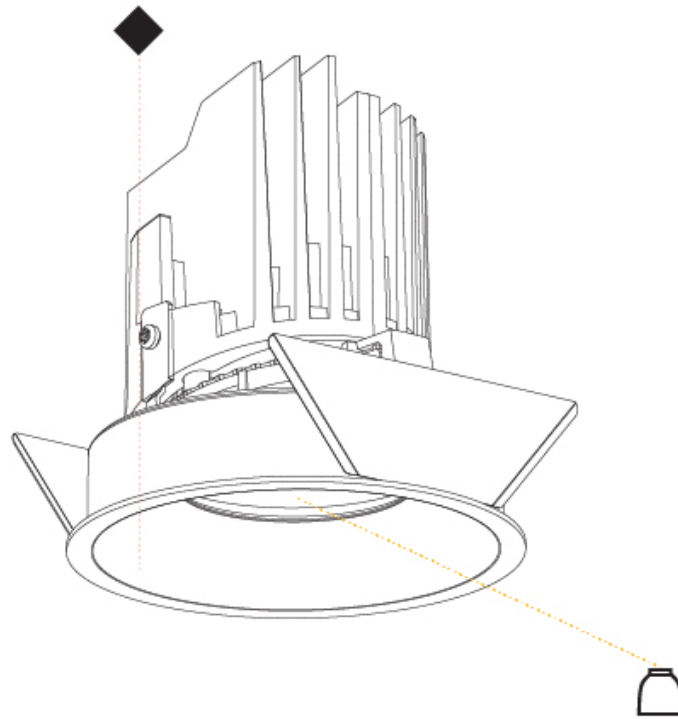

BIONIQ ROUND SEMI ADJUSTABLE RECESSED

A35305-

PROJECT	_____
TYPE	_____
SPECIFIER	_____
QUANTITY	_____
DATE	_____