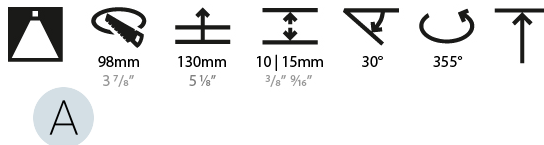

PHYSICAL

Shape: Round
Diameter (mm): 107
Diameter (in): 4 3/16
Height (mm): 112
Height (in): 4 7/16
Ceiling Thickness (mm): 10 / 12.5 / 15
Ceiling Thickness (in): 3/8 or 1/2 or 9/16
Min. Recessing Depth (mm): 130
Min. Recessing Depth (in): 5 1/8
Light Distribution: Adjustable / Downlight
Weight (kg): 0.484
Weight (lbs): 1.07
Fixture Finish: SSR / BKV / CWI / CRY / HAB / UFT / ITA / RUA / FTG / MYG / LOD / PUS / FRO / FUP / KIA / POP / BLS / SPG / MEY / GOH / GUM / CHC / COM / ABZ / JAG / OBR / MOS / ROR
Fixture Material: Aluminum Die Cast
Cut-out Measurements: 98mm / 3 7/8"

ELECTRICAL

Lamp Type: LED (Zhaga Standard)
Input Wattage (W): 16.5
Total Output Wattage (W): 14
Dimming: Tri-Mode (Non-Dimming and Phase Dimming (120Vac only) and 0-10V Dimming)
Driver Included: No
Driver Location: Recessed Housing
Driver Type: Constant Current - Universal
Driver Class: Class 2
Housing: See components
Input Voltage (V): 120 - 277
Constant Current (MA): 500

LED

Number of LEDs: 1
Color Temperature (°K): 2700 / 3000 / 3500 / 4000
Max. Delivered Lumen (lm): 1140 / 1180 / 1245 / 1270
Nominal Lumen (lm): 1386 / 1438 / 1511 / 1542
CRI: >90 CRI
Lamp Life (hrs): 50000

OPTICAL

Reflector: 14 / 18 / 42
Adjustability: Rotational 355°, Tilt 30°

RATINGS AND CERTIFICATIONS

Certified By: Certified for North American Standards
IP rating: IP54