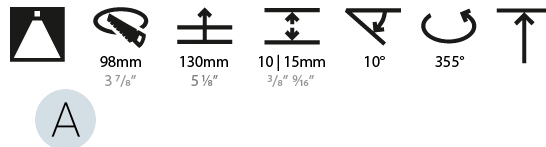

OPTICAL

Reflector: 20 / 40 / 60
 Adjustability: Rotational 355°; Tilt 10°

RATINGS AND CERTIFICATIONS

Certified By: Certified for North American Standards
 IP rating: IP54

PROJECT
TYPE
SPECIFIER
QUANTITY
DATE