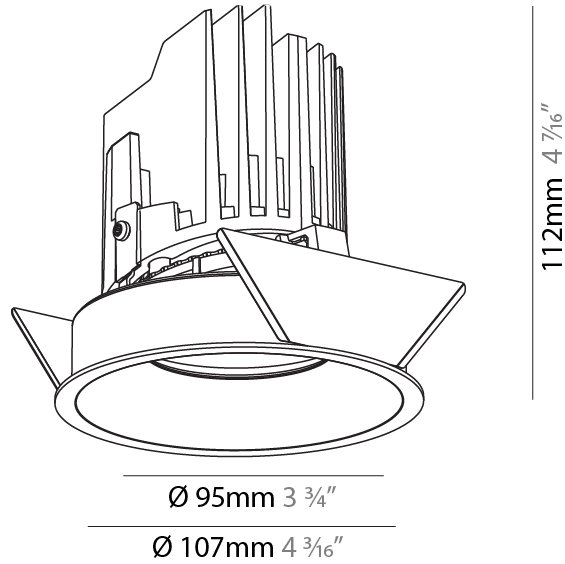

GENERAL

Series: Bioniq
 Subseries: Bioniq Round Semi Adjustable
 Brand: Prolicht
 Division: Architectural
 Mounting Type: Recessed
 Mounting Location: Ceiling
 Subcategory: Downlight

PHYSICAL

Shape: Round
 Diameter (mm): 107
 Diameter (in): 4 3/16
 Height (mm): 112
 Height (in): 4 7/16
 Ceiling Thickness (mm): 10 / 12.5 / 15
 Ceiling Thickness (in): 3/8 or 1/2 or 9/16
 Min. Recessing Depth (mm): 130
 Min. Recessing Depth (in): 5 1/8
 Light Distribution: Adjustable / Downlight
 Weight (kg): 0.465
 Weight (lbs): 1.03
 Fixture Finish: SSR / BKV / CWI / CRY / HAB / UFT / ITA / RUA / FTG / MYG / LOD / PUS / FRO / FUP / KIA / POP / BLS / SPG / MEY / GOH / GUM / CHC / COM / ABZ / JAG / OBR / MOS / ROR
 Fixture Material: Aluminum Die Cast
 Cut-out Measurements: 98mm / 3 7/8"

OPTICAL

Reflector: 20 / 40 / 60
 Adjustability: Rotational 355°; Tilt 10°

RATINGS AND CERTIFICATIONS

Certified By: Certified for North American Standards
 IP rating: IP54

PROJECT
TYPE
SPECIFIER
QUANTITY
DATE