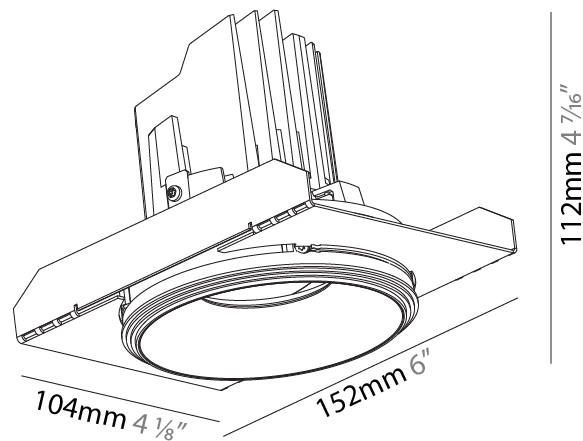

ELECTRICAL

Lamp Type: LED (Zhaga Standard)
Input Wattage (W): 15.5
Total Output Wattage (W): 14.5
Dimming: Tri-Mode (Non-Dimming and Phase Dimming (120Vac only) and 0-10V Dimming)
Driver Included: No
Driver Location: Recessed Housing
Driver Type: Constant Current - Universal
Driver Class: Class 2
Housing: See components
Input Voltage (V): 120 - 277
Constant Current (MA): 500

LED

Number of LEDs: 1
Color Temperature (°K): 2700 / 3000 / 3500 / 4000
Max. Delivered Lumen (lm): 940 / 980 / 1029 / 1050
Nominal Lumen (lm): 1386 / 1438 / 1511 / 1542
CRI: >90 CRI
Efficiency (%): 87.9 / 88.4 / 87.9
Lamp Life (hrs): 50000
Upon Request: RGB-W Tunable White Special Color Temperature Special LED

OPTICAL

Reflector: 20 / 40 / 60
Adjustability: Rotational 355°; Tilt 10°
Upon Request: Special Beam Angles

RATINGS AND CERTIFICATIONS

Zaneen Group Inc. © 2024, T 1800-388-3382, F 416-247-9319, www.zaneen.com
Certified By: Certified for North American Standards
Available for International specifications by adding "INT" at the end of the existing Model #. For assistance on 'custom' specifications, contact zteam@zaneen.com.
IP Rating: IP20
If a conflict occurs to supply the best product, we reserve the right to change specifications or materials without notice. The most recent specification sheets are found at zaneen.com